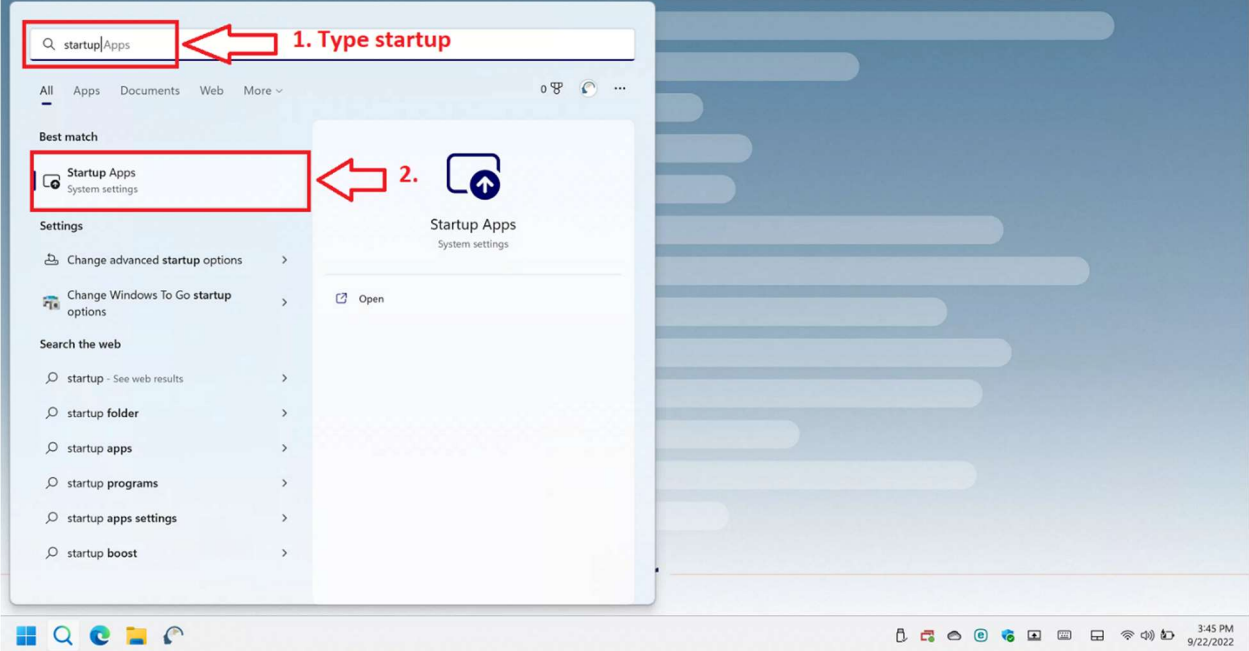

How to disable Microsoft Teams from launching automatically

Apps > Startup

Startup Apps

Apps can be configured to start when you log in. In most cases, apps will start minimized or may only start a background task.